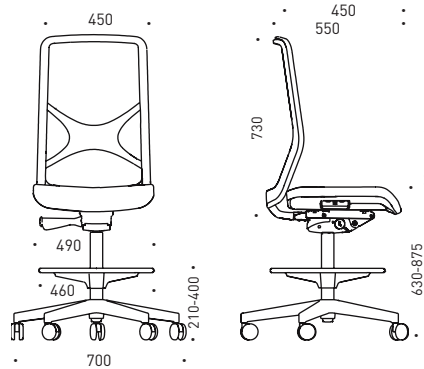

Wind high swivel chair with mesh and castors