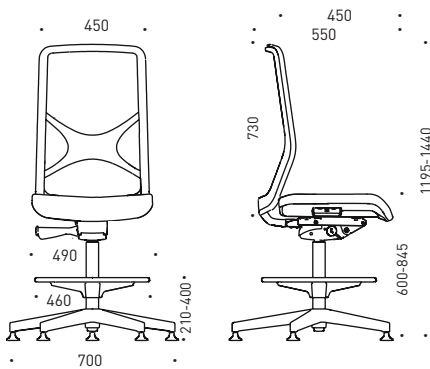

Foot ring

- Fixed with gas lift;
- Easy height adjustable;
- Black plastic body with chrome-finished ring, Ø460 mm.

Bases

- Five-star polished aluminium base;
- Five-star black or white fiberglass reinforced plastic base;
- External Ø700 mm.

Castors

- Rubber free wheel castors with sit stop brake for hard floor, Ø65 mm;
- PA (polyamide) free wheel castors with sit stop brake for soft floor, Ø65 mm;
- PP (polypropylene) fixed glides, Ø50 mm, for soft floors.

GUARANTEE

- 5 years

RANGE

Wind high swivel chair with mesh and glides