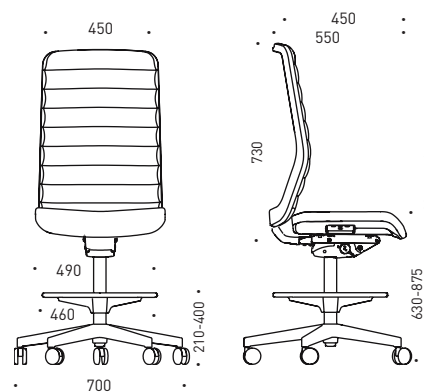

### Lumbar support

- Height adjustable (80 mm run range);
- Made of transparent silicon.

## Bases

- Five-star polished aluminium base;
- Five-star black or white fiberglass reinforced plastic base;
- External Ø700 mm.

## RANGE

Wind high swivel chair with mesh and glides

Wind high swivel chair with mesh and castors

Wind high swivel chair with fabric and glides

Wind high swivel chair with fabric and castors

Wind high swivel chair with low backrest and glides

Wind high swivel chair with low backrest and castors

Optional

Fixed armrests

2D (two directions)  
adjustable armrests

3D (three directions)  
adjustable armrests