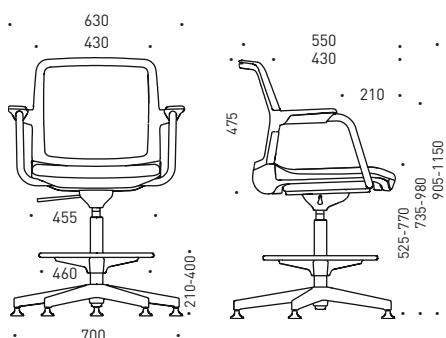

### Lumbar support

- Height adjustable (80 mm run range);
- Made of transparent silicon.

## RANGE

Wind high swivel chair with mesh and glides

Wind high swivel chair with mesh and castors

Wind high swivel chair with fabric and glides

Wind high swivel chair with fabric and castors

Wind high swivel chair with low backrest and glides

Wind high swivel chair with low backrest and castors

Optional

Fixed armrests

2D (two directions)  
adjustable armrests

3D (three directions)  
adjustable armrests