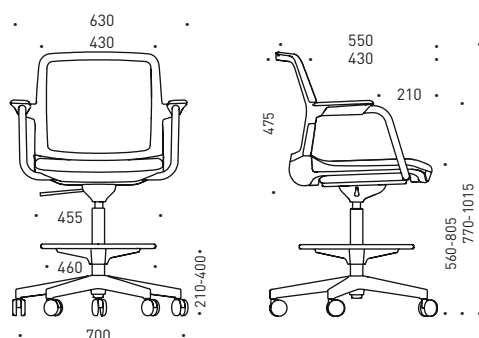

### Lumbar support

- Height adjustable (80 mm run range);
- Made of transparent silicon.

## RANGE

Wind high swivel chair with mesh and glides

Wind high swivel chair with mesh and castors

Wind high swivel chair with fabric and glides

Wind high swivel chair with fabric and castors

Wind high swivel chair with low backrest and glides

Wind high swivel chair with low backrest and castors

Optional

Fixed armrests

2D (two directions)  
adjustable armrests

3D (three directions)  
adjustable armrests