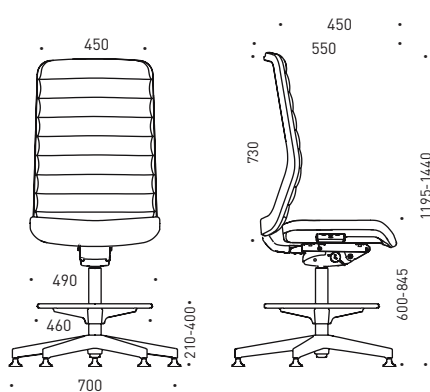

### Lumbar support

- Height adjustable (80 mm run range);
- Made of transparent silicon.

## Bases

- Five-star polished aluminium base;
- Five-star black or white fiberglass reinforced plastic base;
- External Ø700 mm.

## Castors

- Rubber free wheel castors with sit stop brake for hard floor, Ø65 mm;
- PA (polyamide) free wheel castors with sit stop brake for soft floor, Ø65 mm;
- PP (polypropylene) fixed glides, Ø50 mm, for soft floors.

## RANGE

Wind high swivel chair with mesh and glides

Wind high swivel chair with mesh and castors

Wind high swivel chair with fabric and glides

Wind high swivel chair with fabric and castors

Wind high swivel chair with low backrest and glides