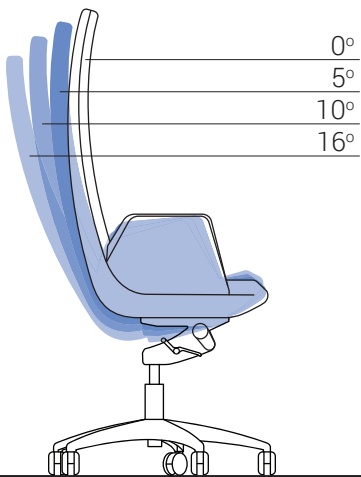

# NORTH CAPE executive chair

Operating instructions

Backrest locked in 4 positions

Tilt tension adjustment

Seat height adjustment