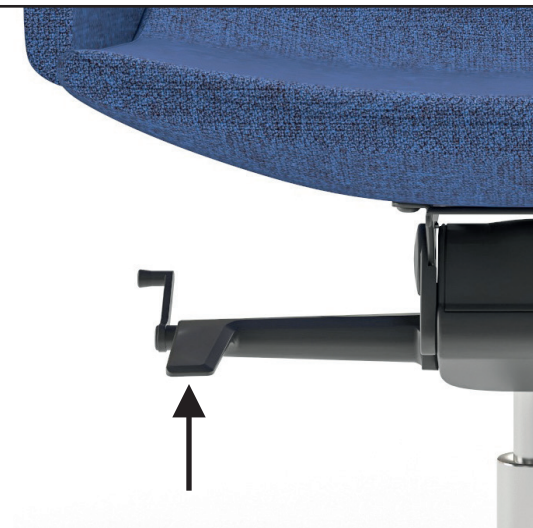

# NORTH CAPE executive chair

Operating instructions

Backrest locked in 4 positions

Tilt tension adjustment

Seat height adjustment