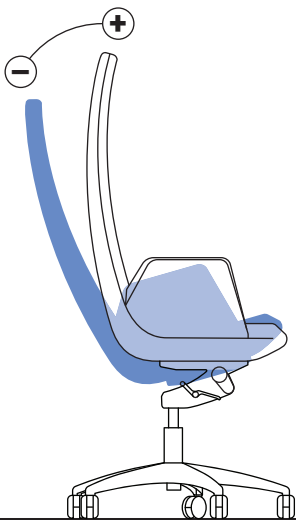

# NORTH CAPE executive chair

Operating instructions

Backrest locked in 4 positions

Tilt tension adjustment

Seat height adjustment