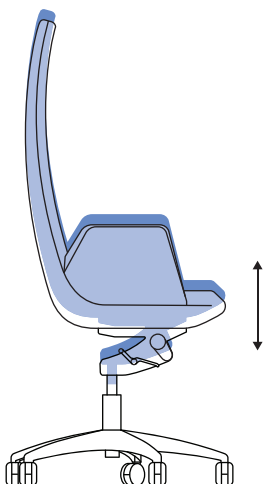

# NORTH CAPE executive chair

Operating instructions

Backrest locked in 4 positions

Tilt tension adjustment

Seat height adjustment