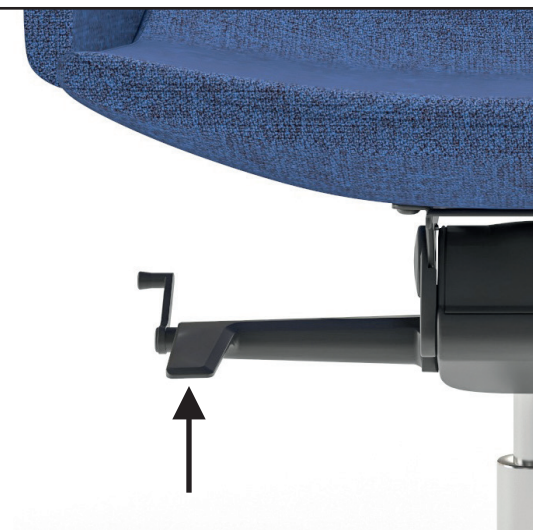

NORTH CAPE task chair

Operating instructions

Backrest locked in 4 positions

Tilt tension adjustment

Seat height adjustment