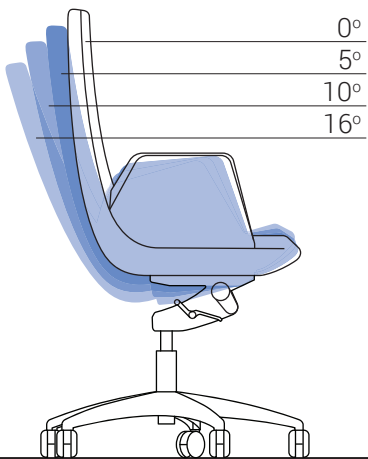

NORTH CAPE task chair

Operating instructions

Backrest locked in 4 positions

Tilt tension adjustment

Seat height adjustment