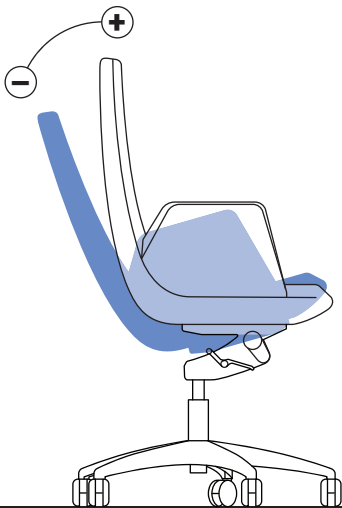

NORTH CAPE task chair

Operating instructions

Backrest locked in 4 positions

Tilt tension adjustment

Seat height adjustment