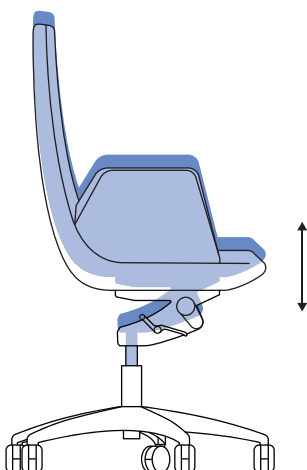

NORTH CAPE task chair

Operating instructions

Backrest locked in 4 positions

Tilt tension adjustment

Seat height adjustment